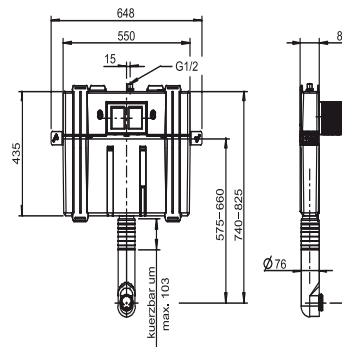

95.803.00..0000

SANIT concealed cistern INEO 80

Item number

95.803.00..0000

Product description

Concealed cistern INEO 80 with small access opening, front operated, SANIT concealed cistern (CC-80-S-FO-2V-2C) insulated against condensation, with dual flush (6-4 l / 4-2 l), factory setting 6 and 3 litres, button function transmitted to INEO flush valve via flexible cables, connection to push-plate via turn-click connection, adjustable flush pipe bend with insulation and protection cap, 4 fastening points, SANIT fill valve Noise Class I, 2-piece R 1/2 angle valve connection set, white flush pipe, flush pipe connector, protection cap and covering rosette, protection box for access opening can be cut to size, with fixing brackets, fastenings and plastering mesh, without push plate, packed in a box

Concealed cistern tested to DIN EN 14055, KIWA, Noise Class I