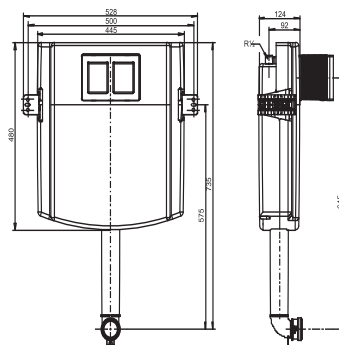

95.720.00..0000

SANIT Conc. cistern INEO

Item number	Product description
95.720.00..0000	<p>Concealed cistern INEO with small access opening, front operated SANIT concealed cistern (CC-121-S-FO-2V-2C) with insulation against condensation, with dual flush (7.5-4.5 l / 4-2 l), factory setting 6 and 3 litres, button function transmitted to INEO flush valve via flexible cables, connection to push plate via turn-click connection, flush pipe bend with protection plug, SANIT fill valve Noise Class I, 2-piece R 1/2 angle valve connection set, protection box for access opening can be cut to size, with fixing brackets, without fastenings, packed in a box</p> <p>Concealed cistern tested to DIN EN 14055, KIWA, Noise Class I Accessories: - adjustable flush reducer code no. 05.261.00..0000</p>