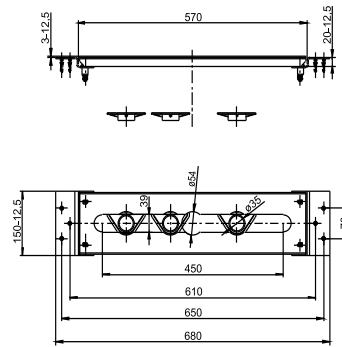

17.290.00..0000

SANIT INEO RIM - module for faucets

Item number

17.290.00..0000

Product description

Module for concealed bath system with 3 and 4 valves and fittings
 I/w/h: 680/150/20 mm for installation onto a tiled base, for solid or drywall installation, to accommodate 3-4 hole wall mountings with a shaft diameter of max. 54 mm, tilable fitting support with concealed fixing, horizontally adjustable, with fastenings and installation instructions, packed in a box

Accessories:

- Hose box with non-return flap code no. 17.291.00..0000