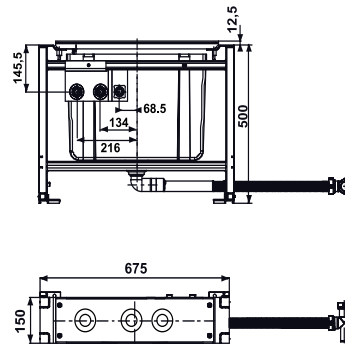

90.686.00..0000

SANIT Concealed bath system frame INEO RIM

Item number

90.686.00..0000

Product description

Concealed bath system frame INEO RIM l/w/h: 675/150/500 mm, base frame next to a bath tub, to be tiled and to integrate 3 and 4 valves and fittings, self-supporting free-standing powder-coated frame with 4 adjustable feet for covering with plasterboard, to accommodate a hose box for the collection of dripping water of hand showers, hose box includes water connections for the dripping water and for the water supply coming from the bath drain unit, 2 angle valves G1/2 x G1/2, turnable and flexible outlet pipe DN 32, 1250 mm long, with additional junction DN 32 incl. non return flap for the dripping water connection, tilable valve and fitting support with concealed fixation, horizontally adjustable, for valves and fittings with a max. diameter of 54 mm, fixation material, packed in a box Accessories: - Waste and overflow assembly SWING PLUS