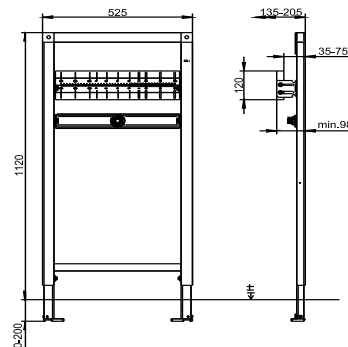

## SANIT Bath+shower tray el INEO concealed mix 1120

### Product description

Bath and shower tray element INEO  
for concealed mixers

h/w/d: 1,120/525/98 mm, self-supporting, powder-coated steel frame, for covering with plasterboard, installation on a solid wall, in drywall constructions etc., 4-point fastening, fully pre-assembled, includes self-locking feet with swivel base plates and fastening set, height-adjustable concealed mixer traverse consisting of waterproof, multiply laminated plywood panel with galvanised side plates, for mounting of concealed mixers on-site, adjustment range of feet from unfinished floor level to upper edge of finished floor level: 0-200 mm, adjustment range front to wall: 135-205 mm (when mounted on wall brackets code no. 17.257.00..T000), with 1 sound-insulated wall bushing G 1/2 internal thread / G 1/2 male thread, packed in a box