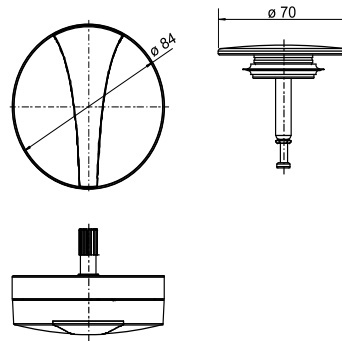

05.098.07..0000

SANIT Operating unit for waste + overflow assembly SWING, white matt

Item number

05.098.07..0000

Product description

Operating unit for functional unit SWING
consisting of operating unit with returnable rotary knob and valve plug matt white, packed in a box