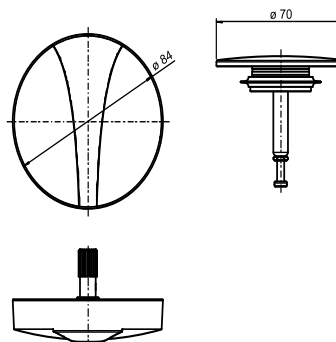

05.097.01..0000

SANIT Operating unit for waste + overflow assembly BASIC, alpine white

Item number

05.097.01..0000

Product description

Operating unit for functional unit BASIC
colour: alpine white, consisting of rotary knob and valve plug, packed
in a box