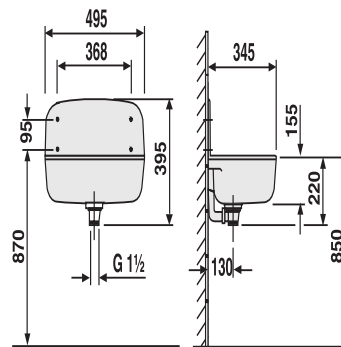

60.001.B6..0099

SANIT Wall-mounted sink with overflow granite

Item number

60.001.B6..0099

Product description

Wall-mounted sink with overflow with splashback, made of impact, temperature and weather resistant plastic, 10-year guarantee against breakage, capacity approx. 13.5 l, complete with overflow, waste valve G1 1/2, strainer, plug with chain and fastening set, packed in a box