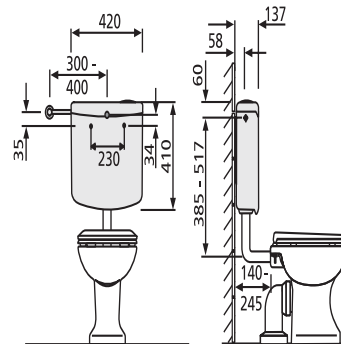

91.101.01..S000

SANIT Cistern 951 without angle valve white

Item number

91.101.01..S000

Product description

Cistern 951 without angle valve

a low-level cistern with an adjustable flushing capacity of 6-9 litres, factory setting 6 litres, insulated against condensation, water-saving system with dual flush (9/3 l or 6/3 l), can be converted for start-stop flush and 4.5l flush, with push button supplied, 3-side connection and low-noise fill valve
supplied with: cistern 951, start-stop button, flush pipe bend and flush pipe connector, fastenings and mounting instructions, packed in a box

Colour: alpine white

cistern tested to DIN EN 14055, KIWA, Noise Class I